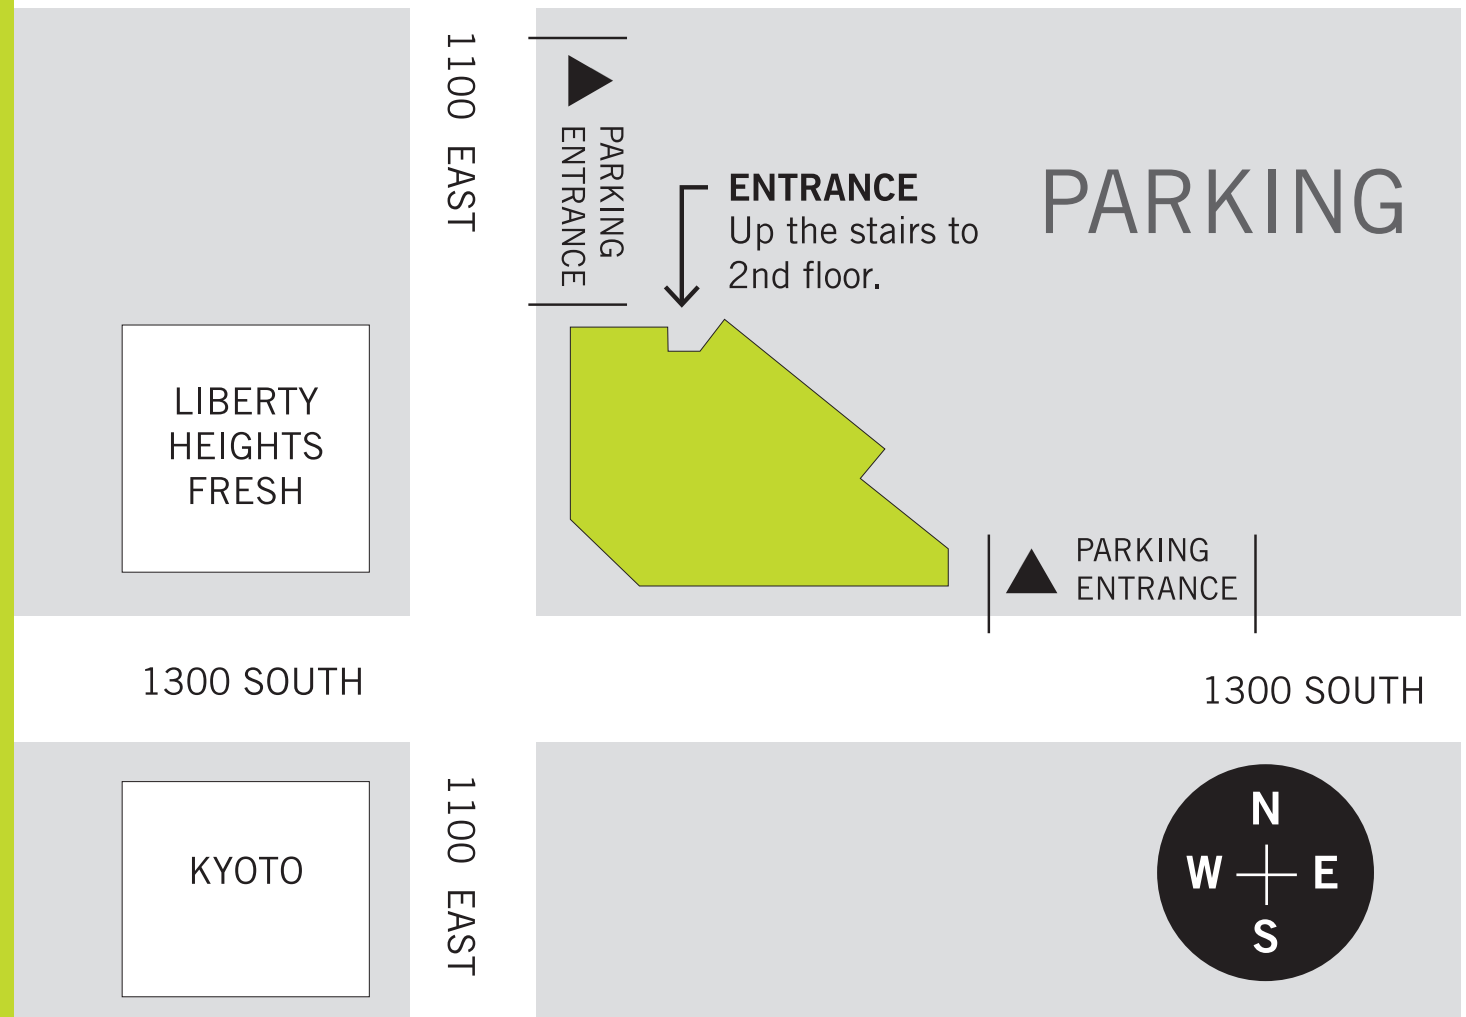

1. Enter just past the building heading East on 1300 South  
*OR* enter just past the building heading North on 1100 East
2. Park behind the building.
3. There is a small private lobby you will enter.  
There will be an Age Performance sign on the door.
4. Take the stairs or the elevator to the 2nd floor.
5. Bathrooms, lockers, a sitting area and everything else is inside  
Age Performance on the second floor.